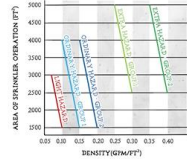

NOTES

Grid of dots for taking notes.