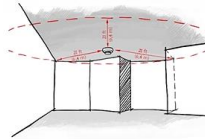

NOTES

Grid of dots for taking notes.