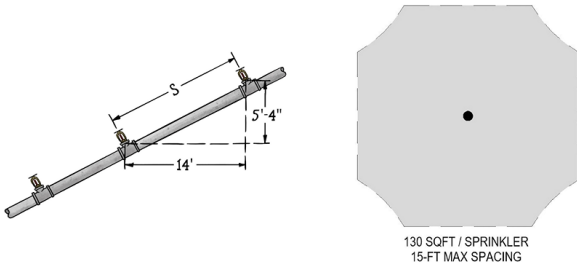

WHAT IS A SPRINKLER "COVERAGE BOX"?

SPRINKLER-TO-SPRINKLER
SPRINKLER-TO-WALL
COVERAGE AREA
SPRINKLER HEIGHT

NOTES

Grid area for notes.

M

ORDINARY HAZARD:
- 15'-FT (MAXIMUM)
- 130 SQFT COVERAGE AREA

M

M

M

NOTES

Grid area for notes.

WHAT IS A SPRINKLER "COVERAGE BOX"?

Model Category	Projective/Surface			Cut		Detail Level
	Lines	Patterns	Transparency	Lines	Patterns	
Category	On/Off	On/Off	On/Off	On/Off	On/Off	By View
Area	<input checked="" type="checkbox"/>					By View
Cable Tray Fittings	<input checked="" type="checkbox"/>					By View
Cable Tray	<input checked="" type="checkbox"/>					By View
Casework	<input checked="" type="checkbox"/>					By View
Ceiling	<input checked="" type="checkbox"/>					By View
Columns	<input checked="" type="checkbox"/>					By View
Communication Dis.	<input checked="" type="checkbox"/>					By View
Conduit Fittings	<input checked="" type="checkbox"/>					By View
Conduits	<input checked="" type="checkbox"/>					By View
Custom Panels	<input checked="" type="checkbox"/>					By View
Conduits	<input checked="" type="checkbox"/>					By View
Custom Systems	<input checked="" type="checkbox"/>					By View
Custom Wall Modules	<input checked="" type="checkbox"/>					By View
Data Devices	<input checked="" type="checkbox"/>					By View
Detail Items	<input checked="" type="checkbox"/>					By View

NOTES

Grid of dotted lines for taking notes.

130 SOFT / SPRINKLER
15-FT MAX SPACING

SUMMARY:

- SPRINKLER-SPRINKLER SPACING
- SPRINKLER-WALL SPACING
- COVERAGE AREAS
- SPRINKLER HEIGHTS
- EXERCISES
- PEAKED ROOFS AND CEILINGS
- SIDEWALL SPACING
- SIDEWALL HEIGHT
- COVERAGE BOX