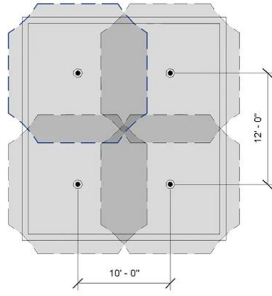

WHAT IS A SPRINKLER "COVERAGE BOX"?

SPRINKLER-TO-SPRINKLER
SPRINKLER-TO-WALL
COVERAGE AREA
SPRINKLER HEIGHT

NOTES

Grid area for notes.

M

ORDINARY HAZARD:
- 15'-FT (MAXIMUM)
- 130 SQFT COVERAGE AREA

M

M

M

NOTES

Grid area for notes.

WHAT IS A SPRINKLER "COVERAGE BOX"?

Model Category	Projective/Surface			Cut		Detail Level
	Lines	Patterns	Transparency	Lines	Patterns	
Category	On/Off	On/Off	On/Off	On/Off	On/Off	By View
Area	<input checked="" type="checkbox"/>					By View
Cable Tray Fittings	<input checked="" type="checkbox"/>					By View
Cable Tray	<input checked="" type="checkbox"/>					By View
Casework	<input checked="" type="checkbox"/>					By View
Ceiling	<input checked="" type="checkbox"/>					By View
Columns	<input checked="" type="checkbox"/>					By View
Communication Dis.	<input checked="" type="checkbox"/>					By View
Conduit Fittings	<input checked="" type="checkbox"/>					By View
Conduits	<input checked="" type="checkbox"/>					By View
Custom Panels	<input checked="" type="checkbox"/>					By View
Conduits	<input checked="" type="checkbox"/>					By View
Custom Systems	<input checked="" type="checkbox"/>					By View
Custom Wall Modules	<input checked="" type="checkbox"/>					By View
Data Devices	<input checked="" type="checkbox"/>					By View
Detail Items	<input checked="" type="checkbox"/>					By View

NOTES

Grid of dotted lines for taking notes.

130 SOFT / SPRINKLER
15-FT MAX SPACING

SUMMARY:

- SPRINKLER-SPRINKLER SPACING
- SPRINKLER-WALL SPACING
- COVERAGE AREAS
- SPRINKLER HEIGHTS
- EXERCISES
- PEAKED ROOFS AND CEILINGS
- SIDEWALL SPACING
- SIDEWALL HEIGHT
- COVERAGE BOX