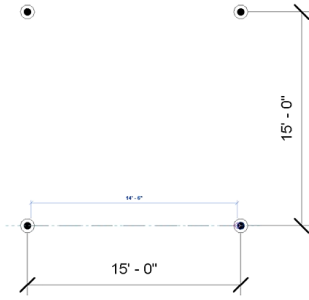

WHAT IS A SPRINKLER "COVERAGE BOX"?

SPRINKLER-TO-SPRINKLER
SPRINKLER-TO-WALL
COVERAGE AREA
SPRINKLER HEIGHT

NOTES

Grid area for notes.

M

ORDINARY HAZARD:
- 15'-FT (MAXIMUM)
- 130 SQFT COVERAGE AREA

M

M

M

NOTES

Grid area for notes.

WHAT IS A SPRINKLER "COVERAGE BOX"?

Model Category	Projective/Surface			Cut		Detail Level
	Lines	Patterns	Transparency	Lines	Patterns	
Category	On/Off	On/Off	On/Off	On/Off	On/Off	By View
Area	<input checked="" type="checkbox"/>					By View
Cable Tray Fittings	<input checked="" type="checkbox"/>					By View
Cable Tray	<input checked="" type="checkbox"/>					By View
Casework	<input checked="" type="checkbox"/>					By View
Ceiling	<input checked="" type="checkbox"/>					By View
Columns	<input checked="" type="checkbox"/>					By View
Communication Dis.	<input checked="" type="checkbox"/>					By View
Conduit Fittings	<input checked="" type="checkbox"/>					By View
Conduits	<input checked="" type="checkbox"/>					By View
Custom Panels	<input checked="" type="checkbox"/>					By View
Conduits	<input checked="" type="checkbox"/>					By View
Custom Systems	<input checked="" type="checkbox"/>					By View
Custom Wall Modules	<input checked="" type="checkbox"/>					By View
Data Devices	<input checked="" type="checkbox"/>					By View
Detail Items	<input checked="" type="checkbox"/>					By View

NOTES

Grid of dotted lines for taking notes.

130 SOFT / SPRINKLER
15-FT MAX SPACING

SUMMARY:

- SPRINKLER-SPRINKLER SPACING
- SPRINKLER-WALL SPACING
- COVERAGE AREAS
- SPRINKLER HEIGHTS
- EXERCISES
- PEAKED ROOFS AND CEILINGS
- SIDEWALL SPACING
- SIDEWALL HEIGHT
- COVERAGE BOX