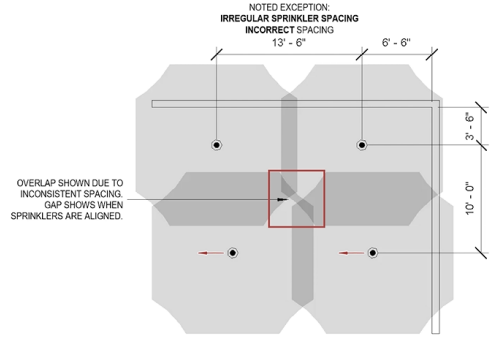

WHAT IS A SPRINKLER "COVERAGE BOX"?

SPRINKLER-TO-SPRINKLER
SPRINKLER-TO-WALL
COVERAGE AREA
SPRINKLER HEIGHT

NOTES

Grid area for notes.

M

ORDINARY HAZARD:
- 15'-FT (MAXIMUM)
- 130 SQFT COVERAGE AREA

M

M

M

NOTES

Grid area for notes.

WHAT IS A SPRINKLER "COVERAGE BOX"?

Model Category	Projective/Surface			Cut		Detail Level
	Lines	Patterns	Transparency	Lines	Patterns	
Category	On/Off	On/Off	On/Off	On/Off	On/Off	By View
Area	<input checked="" type="checkbox"/>					By View
Cable Tray Fittings	<input checked="" type="checkbox"/>					By View
Cable Tray	<input checked="" type="checkbox"/>					By View
Casework	<input checked="" type="checkbox"/>					By View
Ceiling	<input checked="" type="checkbox"/>					By View
Columns	<input checked="" type="checkbox"/>					By View
Communication Dis.	<input checked="" type="checkbox"/>					By View
Conduit Fittings	<input checked="" type="checkbox"/>					By View
Conduits	<input checked="" type="checkbox"/>					By View
Custom Panels	<input checked="" type="checkbox"/>					By View
Conduits	<input checked="" type="checkbox"/>					By View
Custom Systems	<input checked="" type="checkbox"/>					By View
Custom Wall Modules	<input checked="" type="checkbox"/>					By View
Data Devices	<input checked="" type="checkbox"/>					By View
Detail Items	<input checked="" type="checkbox"/>					By View

NOTES

Grid of dotted lines for taking notes.

130 SOFT / SPRINKLER
15-FT MAX SPACING

SUMMARY:

- SPRINKLER-SPRINKLER SPACING
- SPRINKLER-WALL SPACING
- COVERAGE AREAS
- SPRINKLER HEIGHTS
- EXERCISES
- PEAKED ROOFS AND CEILINGS
- SIDEWALL SPACING
- SIDEWALL HEIGHT
- COVERAGE BOX