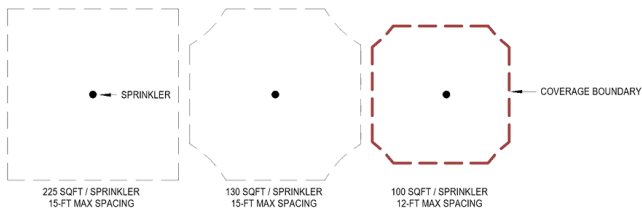

WHAT IS A SPRINKLER "COVERAGE BOX"?

SPRINKLER-TO-SPRINKLER
SPRINKLER-TO-WALL
COVERAGE AREA
SPRINKLER HEIGHT

NOTES

Grid area for notes.

M

ORDINARY HAZARD:
- 15'-FT (MAXIMUM)
- 130 SQFT COVERAGE AREA

M

M

M

NOTES

Grid area for notes.

WHAT IS A SPRINKLER "COVERAGE BOX"?

Model Category	Projective/Surface			Cut		Detail Level
	Lines	Patterns	Transparency	Lines	Patterns	
Category	On/Off	On/Off	On/Off	On/Off	On/Off	By View
Area	<input checked="" type="checkbox"/>					By View
Cable Tray Fittings	<input checked="" type="checkbox"/>					By View
Cable Tray	<input checked="" type="checkbox"/>					By View
Casework	<input checked="" type="checkbox"/>					By View
Ceiling	<input checked="" type="checkbox"/>					By View
Columns	<input checked="" type="checkbox"/>					By View
Communication Dis.	<input checked="" type="checkbox"/>					By View
Conduit Fittings	<input checked="" type="checkbox"/>					By View
Conduits	<input checked="" type="checkbox"/>					By View
Custom Panels	<input checked="" type="checkbox"/>					By View
Conduits	<input checked="" type="checkbox"/>					By View
Custom Systems	<input checked="" type="checkbox"/>					By View
Custom Wall Modules	<input checked="" type="checkbox"/>					By View
Data Devices	<input checked="" type="checkbox"/>					By View
Detail Items	<input checked="" type="checkbox"/>					By View

NOTES

Grid of dotted lines for taking notes.

130 SOFT / SPRINKLER
15-FT MAX SPACING

SUMMARY:

- SPRINKLER-SPRINKLER SPACING
- SPRINKLER-WALL SPACING
- COVERAGE AREAS
- SPRINKLER HEIGHTS
- EXERCISES
- PEAKED ROOFS AND CEILINGS
- SIDEWALL SPACING
- SIDEWALL HEIGHT
- COVERAGE BOX