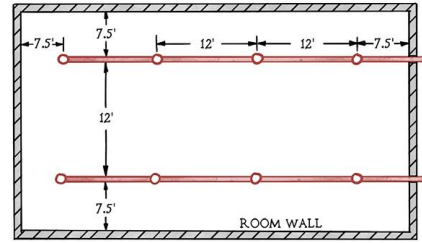

WHAT IS A SPRINKLER "COVERAGE BOX"?

SPRINKLER-TO-SPRINKLER
SPRINKLER-TO-WALL
COVERAGE AREA
SPRINKLER HEIGHT

NOTES

Grid area for notes.

M

ORDINARY HAZARD:
- 15'-FT (MAXIMUM)
- 130 SQFT COVERAGE AREA

M

M

M

NOTES

Grid area for notes.

WHAT IS A SPRINKLER "COVERAGE BOX"?

Model Category	Projective/Surface			Cut		Detail Level
	Lines	Patterns	Transparency	Lines	Patterns	
Category	On/Off	On/Off	On/Off	On/Off	On/Off	By View
Area	<input checked="" type="checkbox"/>					By View
Cable Tray Fittings	<input checked="" type="checkbox"/>					By View
Cable Tray	<input checked="" type="checkbox"/>					By View
Casework	<input checked="" type="checkbox"/>					By View
Ceiling	<input checked="" type="checkbox"/>					By View
Columns	<input checked="" type="checkbox"/>					By View
Communication Dis.	<input checked="" type="checkbox"/>					By View
Conduit Fittings	<input checked="" type="checkbox"/>					By View
Conduits	<input checked="" type="checkbox"/>					By View
Custom Panels	<input checked="" type="checkbox"/>					By View
Conduits	<input checked="" type="checkbox"/>					By View
Custom Systems	<input checked="" type="checkbox"/>					By View
Custom Wall Modules	<input checked="" type="checkbox"/>					By View
Data Devices	<input checked="" type="checkbox"/>					By View
Detail Items	<input checked="" type="checkbox"/>					By View

NOTES

Grid of dotted lines for taking notes.

130 SOFT / SPRINKLER
15-FT MAX SPACING

SUMMARY:

- SPRINKLER-SPRINKLER SPACING
- SPRINKLER-WALL SPACING
- COVERAGE AREAS
- SPRINKLER HEIGHTS
- EXERCISES
- PEAKED ROOFS AND CEILINGS
- SIDEWALL SPACING
- SIDEWALL HEIGHT
- COVERAGE BOX