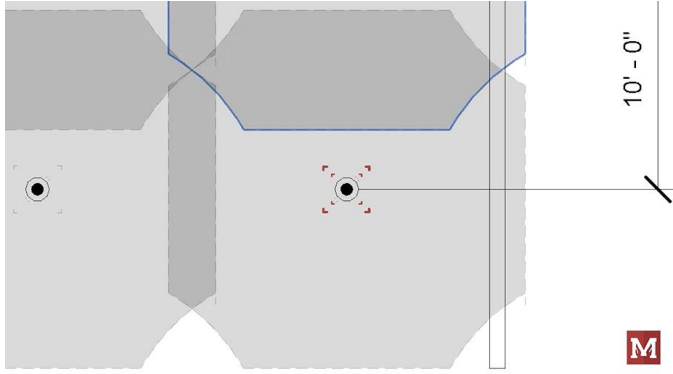

WHAT IS A SPRINKLER "COVERAGE BOX"?

SPRINKLER-TO-SPRINKLER
SPRINKLER-TO-WALL
COVERAGE AREA
SPRINKLER HEIGHT

NOTES

Grid area for notes.

M

ORDINARY HAZARD:
- 15'-FT (MAXIMUM)
- 130 SQFT COVERAGE AREA

M

M

M

NOTES

Grid area for notes.

WHAT IS A SPRINKLER "COVERAGE BOX"?

Model Category	Projective/Surface			Cut		Detail Level
	Lines	Patterns	Transparency	Lines	Patterns	
Category	On/Off	On/Off	On/Off	On/Off	On/Off	By View
Area	<input checked="" type="checkbox"/>					By View
Cable Tray Fittings	<input checked="" type="checkbox"/>					By View
Cable Tray	<input checked="" type="checkbox"/>					By View
Casework	<input checked="" type="checkbox"/>					By View
Ceiling	<input checked="" type="checkbox"/>					By View
Columns	<input checked="" type="checkbox"/>					By View
Communication Dis.	<input checked="" type="checkbox"/>					By View
Conduit Fittings	<input checked="" type="checkbox"/>					By View
Conduits	<input checked="" type="checkbox"/>					By View
Custom Panels	<input checked="" type="checkbox"/>					By View
Conduits	<input checked="" type="checkbox"/>					By View
Custom Systems	<input checked="" type="checkbox"/>					By View
Custom Wall Modules	<input checked="" type="checkbox"/>					By View
Data Devices	<input checked="" type="checkbox"/>					By View
Detail Items	<input checked="" type="checkbox"/>					By View

NOTES

Grid of dotted lines for taking notes.

130 SOFT / SPRINKLER
15-FT MAX SPACING

SUMMARY:

- SPRINKLER-SPRINKLER SPACING
- SPRINKLER-WALL SPACING
- COVERAGE AREAS
- SPRINKLER HEIGHTS
- EXERCISES
- PEAKED ROOFS AND CEILINGS
- SIDEWALL SPACING
- SIDEWALL HEIGHT
- COVERAGE BOX