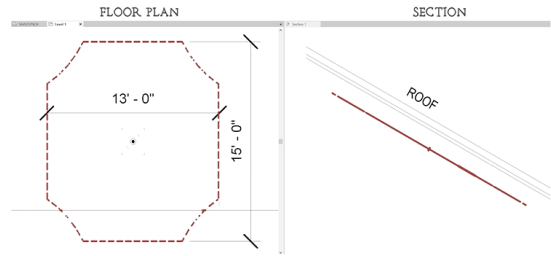

WHAT IS A SPRINKLER "COVERAGE BOX"?

SPRINKLER-TO-SPRINKLER
SPRINKLER-TO-WALL
COVERAGE AREA
SPRINKLER HEIGHT

NOTES

Grid area for notes.

M

ORDINARY HAZARD:
- 15'-FT (MAXIMUM)
- 130 SQFT COVERAGE AREA

M

M

M

NOTES

Grid area for notes.

WHAT IS A SPRINKLER "COVERAGE BOX"?

Model Category	Projective/Surface			Cut		Detail Level
	Lines	Patterns	Transparency	Lines	Patterns	
Category	On/Off	On/Off	On/Off	On/Off	On/Off	By View
Area	<input checked="" type="checkbox"/>					By View
Cable Tray Fittings	<input checked="" type="checkbox"/>					By View
Cable Tray	<input checked="" type="checkbox"/>					By View
Casework	<input checked="" type="checkbox"/>					By View
Ceiling	<input checked="" type="checkbox"/>					By View
Columns	<input checked="" type="checkbox"/>					By View
Communication Dis.	<input checked="" type="checkbox"/>					By View
Conduit Fittings	<input checked="" type="checkbox"/>					By View
Conduits	<input checked="" type="checkbox"/>					By View
Custom Panels	<input checked="" type="checkbox"/>					By View
Conduits	<input checked="" type="checkbox"/>					By View
Custom Systems	<input checked="" type="checkbox"/>					By View
Custom Wall Modules	<input checked="" type="checkbox"/>					By View
Data Devices	<input checked="" type="checkbox"/>					By View
Detail Items	<input checked="" type="checkbox"/>					By View

NOTES

Grid of dotted lines for taking notes.

130 SOFT / SPRINKLER
15-FT MAX SPACING

SUMMARY:

- SPRINKLER-SPRINKLER SPACING
- SPRINKLER-WALL SPACING
- COVERAGE AREAS
- SPRINKLER HEIGHTS
- EXERCISES
- PEAKED ROOFS AND CEILINGS
- SIDEWALL SPACING
- SIDEWALL HEIGHT
- COVERAGE BOX