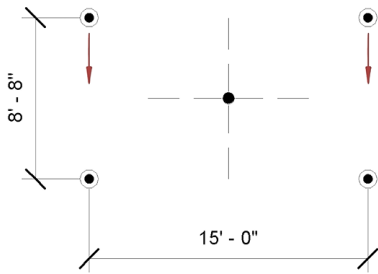

WHAT IS A SPRINKLER "COVERAGE BOX"?

SPRINKLER-TO-SPRINKLER
SPRINKLER-TO-WALL
COVERAGE AREA
SPRINKLER HEIGHT

NOTES

Grid area for notes.

M

ORDINARY HAZARD:
- 15'-FT (MAXIMUM)
- 130 SQFT COVERAGE AREA

M

M

M

NOTES

Grid area for notes.

WHAT IS A SPRINKLER "COVERAGE BOX"?

Model Category	Projective/Surface			Cut		Detail Level
	Lines	Patterns	Transparency	Lines	Patterns	
Category	On/Off	On/Off	On/Off	On/Off	On/Off	By View
Area	<input checked="" type="checkbox"/>					By View
Cable Tray Fittings	<input checked="" type="checkbox"/>					By View
Cable Tray	<input checked="" type="checkbox"/>					By View
Casework	<input checked="" type="checkbox"/>					By View
Ceiling	<input checked="" type="checkbox"/>					By View
Columns	<input checked="" type="checkbox"/>					By View
Communication Dis.	<input checked="" type="checkbox"/>					By View
Conduit Fittings	<input checked="" type="checkbox"/>					By View
Conduits	<input checked="" type="checkbox"/>					By View
Custom Panels	<input checked="" type="checkbox"/>					By View
Conduits	<input checked="" type="checkbox"/>					By View
Custom Systems	<input checked="" type="checkbox"/>					By View
Custom Wall Modules	<input checked="" type="checkbox"/>					By View
Data Devices	<input checked="" type="checkbox"/>					By View
Detail Items	<input checked="" type="checkbox"/>					By View

NOTES

Grid of dotted lines for taking notes.

130 SOFT / SPRINKLER
15-FT MAX SPACING

SUMMARY:

- SPRINKLER-SPRINKLER SPACING
- SPRINKLER-WALL SPACING
- COVERAGE AREAS
- SPRINKLER HEIGHTS
- EXERCISES
- PEAKED ROOFS AND CEILINGS
- SIDEWALL SPACING
- SIDEWALL HEIGHT
- COVERAGE BOX

NOTES

A large grid of dots for taking notes.