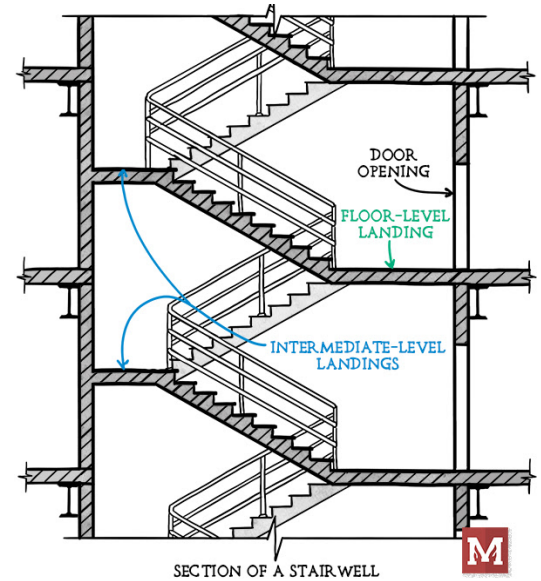

## SUMMARY

Standpipe hose connection locations within a stairwell can either be located to that they're accessible from the **floor-level stair landing**, or that they're accessible from the **intermediate-level stair landings**. There are pros and cons to each arrangement.

### Benefits of Hose Connections at Floor-Level Stair Landings

- Avoid crossing the stair with sprinkler feeds for combination standpipe/sprinkler risers.
- Easier to route the supply feed into the stairwell.
- More-consistent hose connection locations (intermediate-level landings are not always in consistent locations)
- Shorter hose-length to access a fire.

### Benefits of Hose Connections at Intermediate-Level Stair Landings

- Prevents congestion at stair doorways (occupants and firefighters)
- Offers more room at stair landings for possible Area of Refuge
- Keeps firefighters below the smoke plume (can connect on intermediate-level landing below the fire floor)